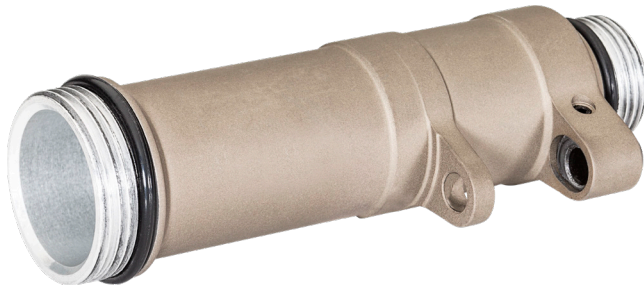

MH62

REPLACEMENT, DUAL-FUEL, 6-VOLT SCOUT LIGHT PRO BODY

DESCRIPTION

The MH62 is a replacement, dual-fuel, 6-volt, Scout Light Pro body.

Compatible Bezels:

KE2 and KM2 series bezels only
(Not compatible with KE1 and KM1 bezels)

Compatible Switches:

Z68, DS series and UE series

Compatible Mounts:

Z93 (swivel screw), M-1913-S and M-MLOK-S
(Not compatible with M75, RM45 and M-AD-SF)

Compatible Batteries:

One 18650 or two 123A batteries. Not compatible with 18350 batteries.

MH62	
CONSTRUCTION	Aluminum
FINISH	Hard Anodized (MIL-A-8625 Type III, Class 2)
WEIGHT	0.1 lb (45 g)

PACKAGING SPECS

TYPE	Poly Bag
HEIGHT	8 in (20.32 cm)
WIDTH	4 in (10.16 cm)
DEPTH	1 in (2.54 cm)

PART# / UPC