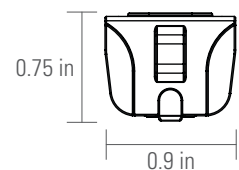

DIMENSIONS

THE WORLD'S FINEST ILLUMINATION TOOLS, SUPPRESSORS, & TACTICAL PRODUCTS®
18300 Mt. Baldy Circle, Fountain Valley, CA 92708 | 714-545-9444 | Fax: 714-545-9537 | surefire.com

Actual product may vary from photo. Prices and specifications subject to change without notice. | Export of the product(s) shown herein must comply with the appropriate U.S. Government Jurisdiction(s) and Regulation(s).