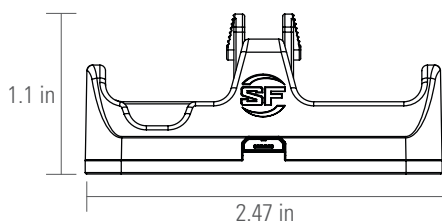

DIMENSIONS

THE WORLD'S FINEST ILLUMINATION TOOLS, SUPPRESSORS, & TACTICAL PRODUCTS®
18300 Mt. Baldy Circle, Fountain Valley, CA 92708 | 714-545-9444 | Fax: 714-545-9537 | surefire.com

Actual product may vary from photo. Prices and specifications subject to change without notice. | Export of the product(s) shown herein must comply with the appropriate U.S. Government Jurisdiction(s) and Regulation(s).