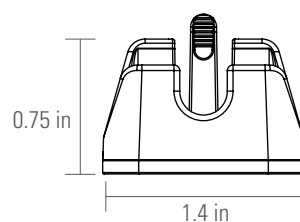

DIMENSIONS

THE WORLD'S FINEST ILLUMINATION TOOLS, SUPPRESSORS, & TACTICAL PRODUCTS®
18300 Mt. Baldy Circle, Fountain Valley, CA 92708 | 714-545-9444 | Fax: 714-545-9537 | surefire.com

Actual product may vary from photo. Prices and specifications subject to change without notice. | Export of the product(s) shown herein must comply with the appropriate U.S. Government Jurisdiction(s) and Regulation(s).