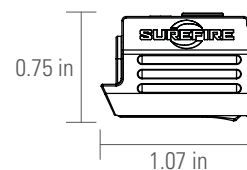

DIMENSIONS

THE WORLD'S FINEST ILLUMINATION TOOLS, SUPPRESSORS, & TACTICAL PRODUCTS®
18300 Mt. Baldy Circle, Fountain Valley, CA 92708 | 714-545-9444 | Fax: 714-545-9537 | surefire.com

Actual product may vary from photo. Prices and specifications subject to change without notice. | Export of the product(s) shown herein must comply with the appropriate U.S. Government Jurisdiction(s) and Regulation(s).